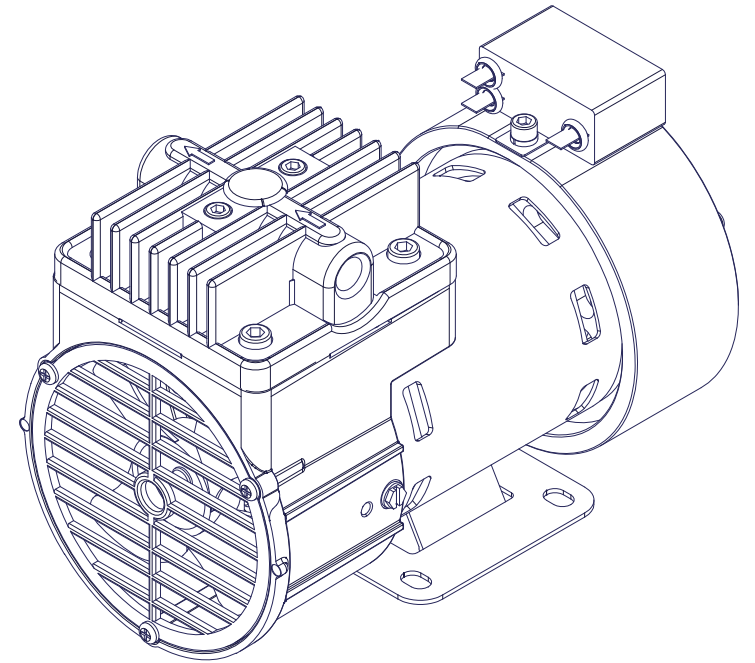

41 [10 mm]

2.4 [60 mm]

3.2 [82 mm]

3.1 [79 mm]

.28 [7 mm]

2.6 [67 mm]

3.3 [83 mm]

5.8 [148 mm]

3.5 [89 mm]

4.4 [111 mm]

1.8 [45 mm] 1/4-18 NPT PORTS

5.3 [135 mm]

7.7 [196 mm]

07/18 (1982) FM409

		AIR DIMENSIONS INC. DEERFIELD BEACH, FL. USA 33442 WWW.AIRDIMENSIONS.COM	
		TITLE Single Head M-Series Pump	
DATE	7/11/2018	TITLE	Single Head M-Series Pump
APPROVED BY	FDM	DWG NO	Mxx1-xx-Cx5
		MODEL #	Mxx1-xx-Cx5
		SHEET 1 OF 2	