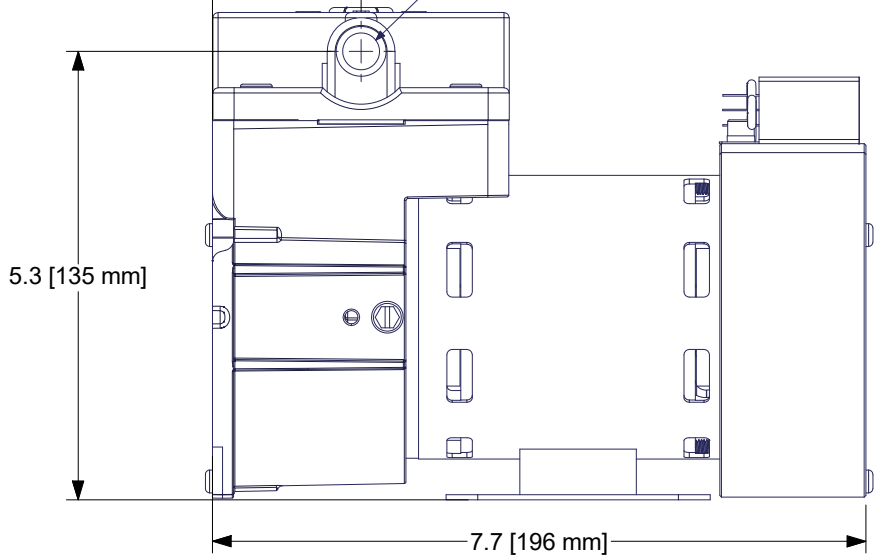

41 [10 mm]

2.4 [60 mm]

3.2 [82 mm]

3.1 [79 mm]

.28 [7 mm]

2.6 [67 mm]

3.3 [83 mm]

5.8 [148 mm]

3.5 [89 mm]

4.4 [111 mm]

1.8 [45 mm] 1/4-18 NPT PORTS

5.3 [135 mm]

7.7 [196 mm]

07/18 (1982) FM409

		AIR DIMENSIONS INC. DEERFIELD BEACH, FL. USA 33442 WWW.AIRDIMENSIONS.COM	
		TITLE Single Head M-Series Pump	
DATE	7/11/2018	TITLE	Single Head M-Series Pump
APPROVED BY	FDM	DWG NO	Mxx1-xx-Cx5
		MODEL #	Mxx1-xx-Cx5
		SHEET 1 OF 2	