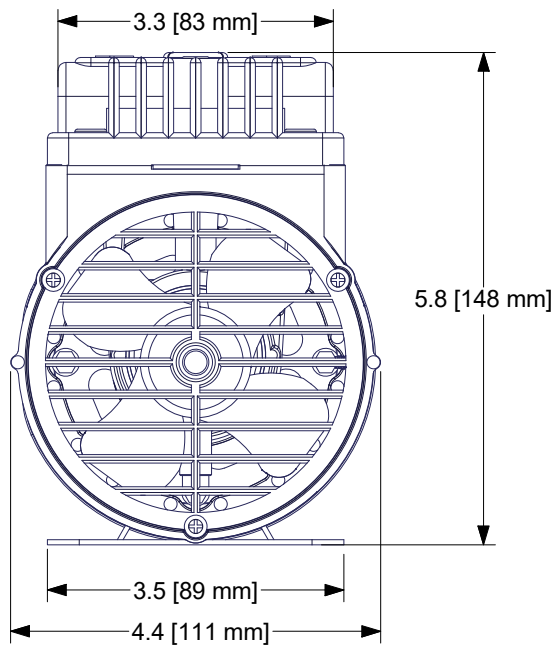

41 [10 mm]

2.4 [60 mm]

3.2 [82 mm]

3.1 [79 mm]

.28 [7 mm]

2.6 [67 mm]

3.3 [83 mm]

5.8 [148 mm]

3.5 [89 mm]

4.4 [111 mm]

1.8 [45 mm] 1/4-18 NPT PORTS

5.3 [135 mm]

7.7 [196 mm]

07/18 (1982) FM409

		AIR DIMENSIONS INC. DEERFIELD BEACH, FL. USA 33442 WWW.AIRDIMENSIONS.COM	
		TITLE Single Head M-Series Pump	
DATE	7/11/2018	TITLE	Single Head M-Series Pump
APPROVED BY	FDM	DWG NO	Mxx1-xx-Cx5
		MODEL #	Mxx1-xx-Cx5
		SHEET 1 OF 2	