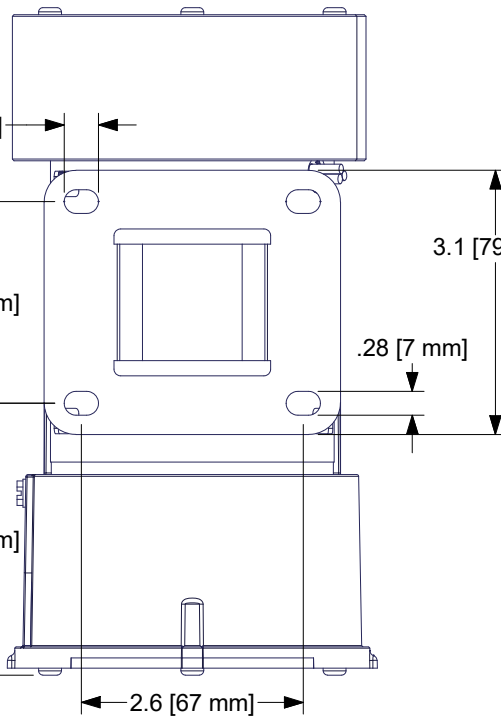

41 [10 mm]

2.4 [60 mm]

3.2 [82 mm]

3.1 [79 mm]

.28 [7 mm]

2.6 [67 mm]

3.3 [83 mm]

5.8 [148 mm]

3.5 [89 mm]

4.4 [111 mm]

1.8 [45 mm] 1/4-18 NPT PORTS

5.3 [135 mm]

7.7 [196 mm]

07/18 (1982) FM409

		AIR DIMENSIONS INC. DEERFIELD BEACH, FL. USA 33442 WWW.AIRDIMENSIONS.COM	
		TITLE Single Head M-Series Pump	
DATE	7/11/2018	TITLE	Single Head M-Series Pump
APPROVED BY	FDM	DWG NO	Mxx1-xx-Cx5
		MODEL #	Mxx1-xx-Cx5
		SHEET 1 OF 2	